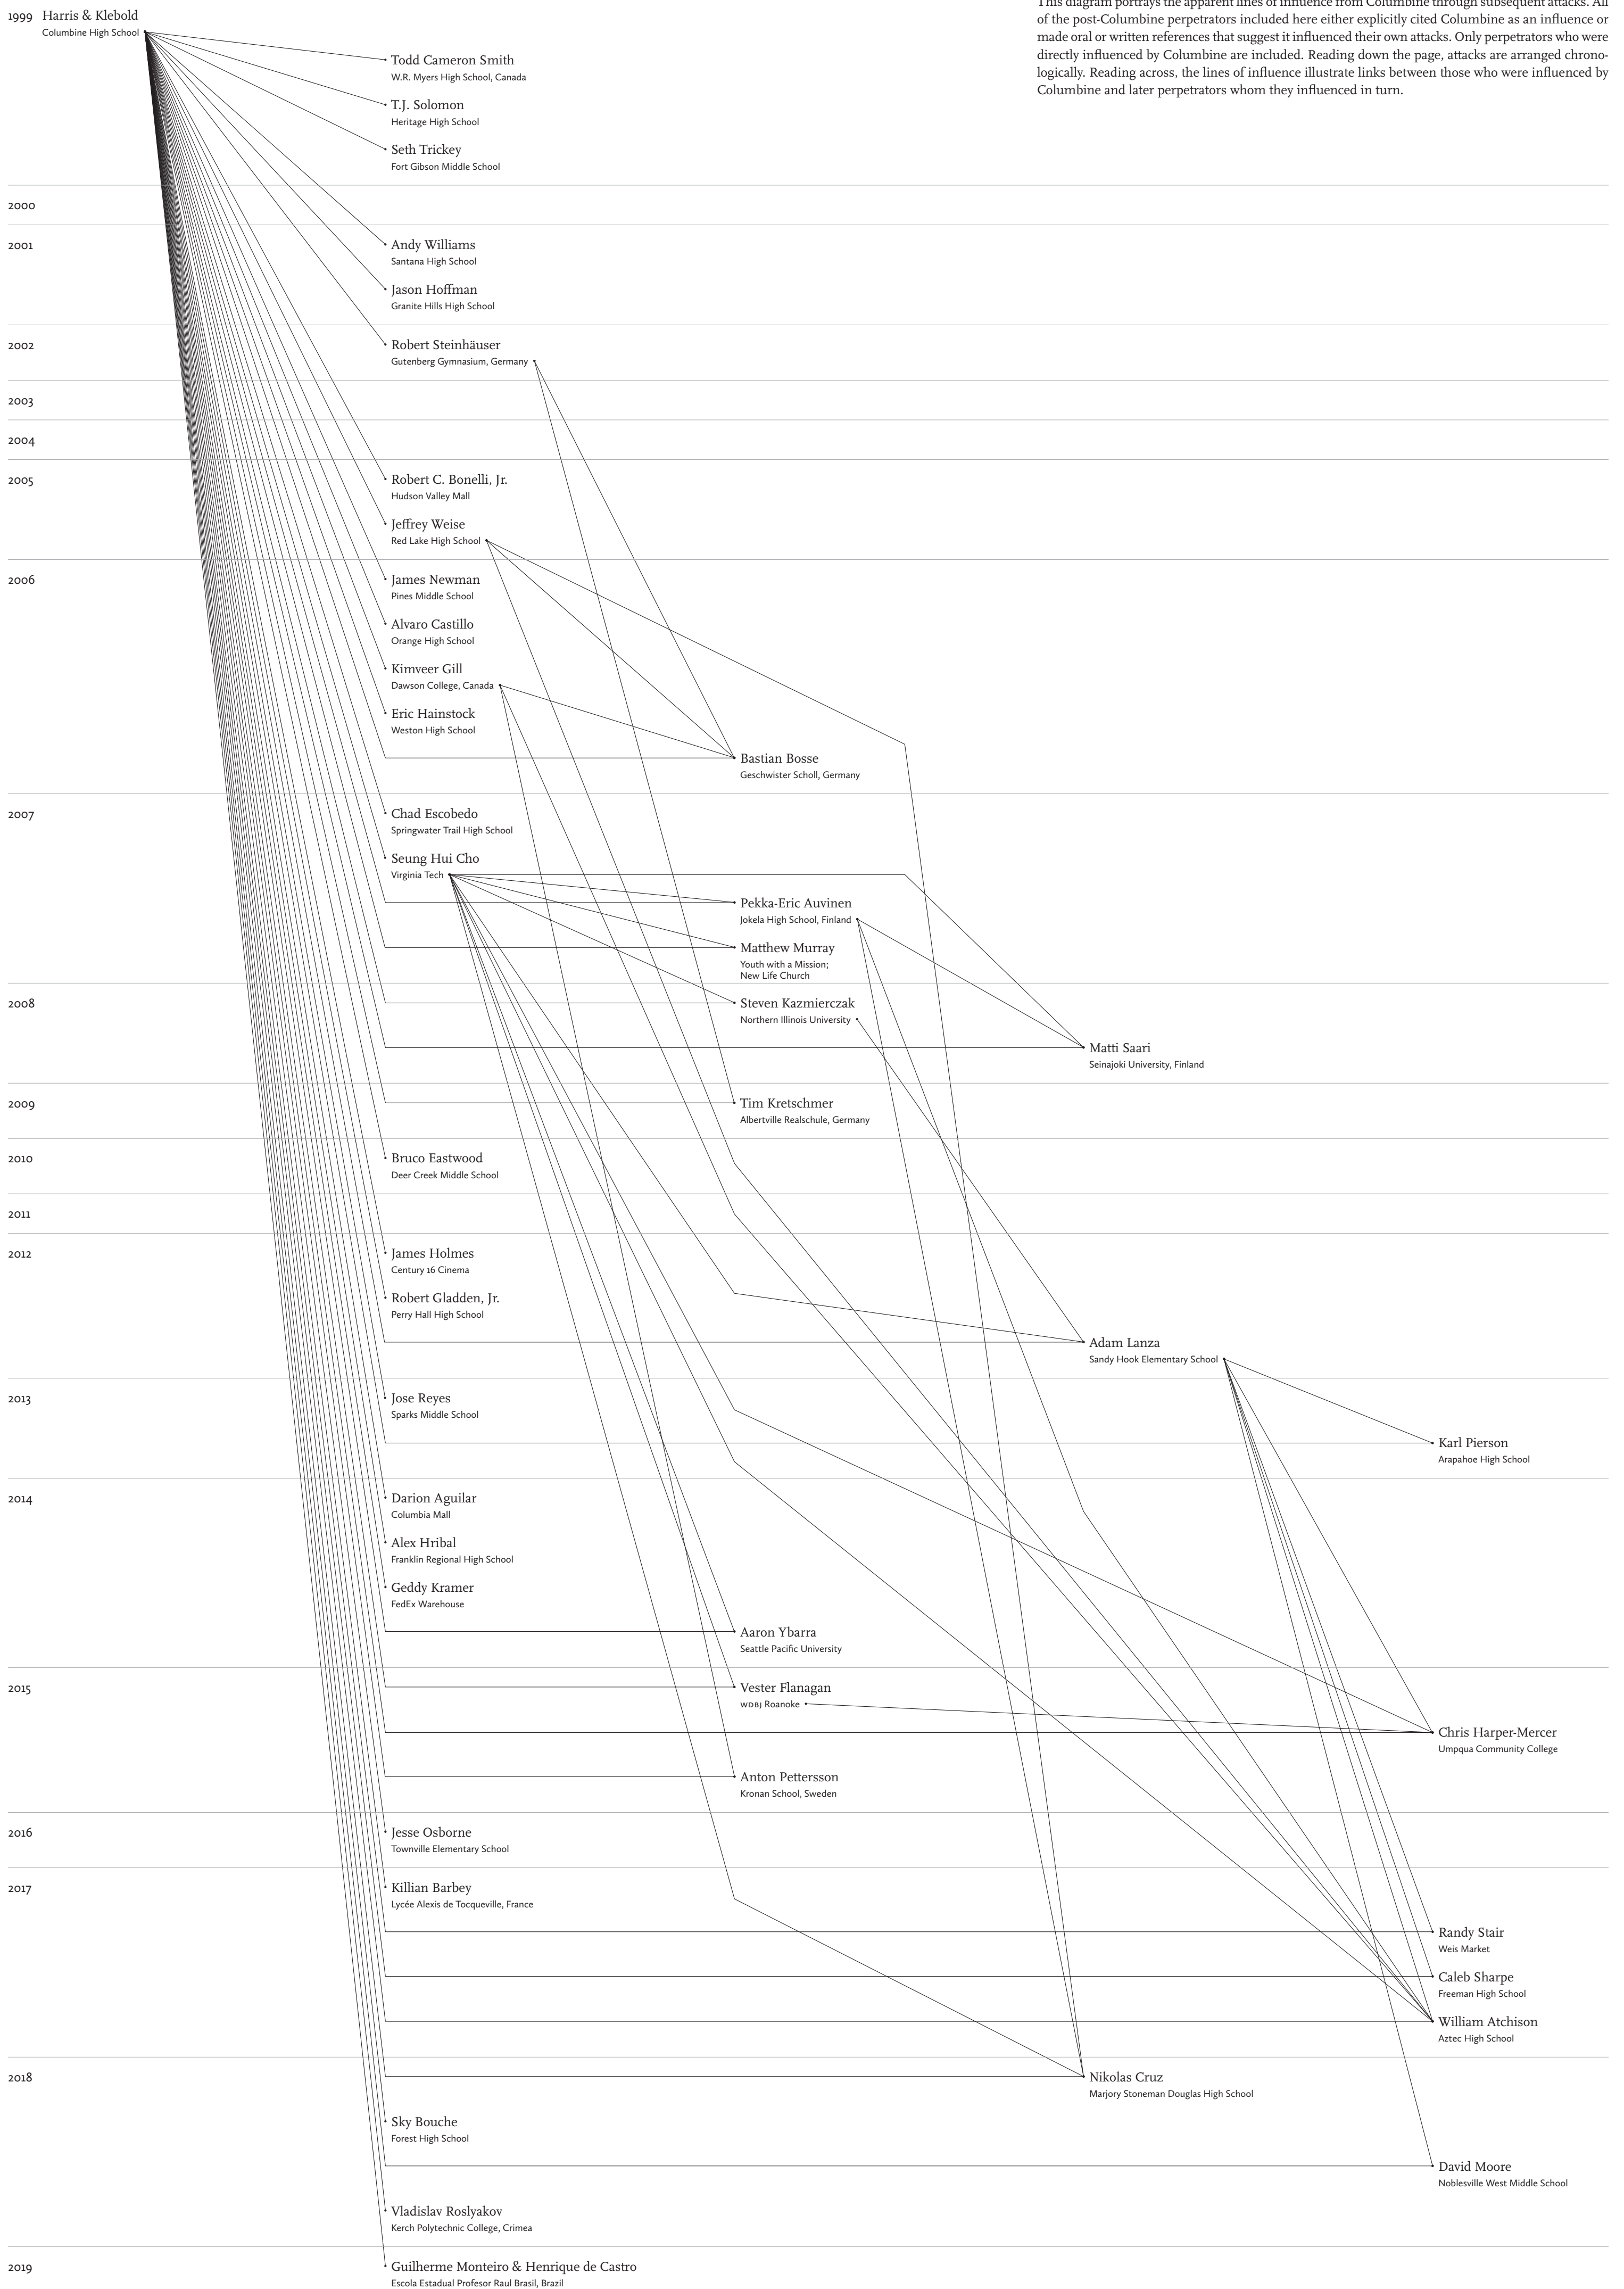

The Influence of Columbine

Compiled by Peter Langman, Ph.D.

This diagram portrays the apparent lines of influence from Columbine through subsequent attacks. All of the post-Columbine perpetrators included here either explicitly cited Columbine as an influence or made oral or written references that suggest it influenced their own attacks. Only perpetrators who were directly influenced by Columbine are included. Reading down the page, attacks are arranged chronologically. Reading across, the lines of influence illustrate links between those who were influenced by Columbine and later perpetrators whom they influenced in turn.