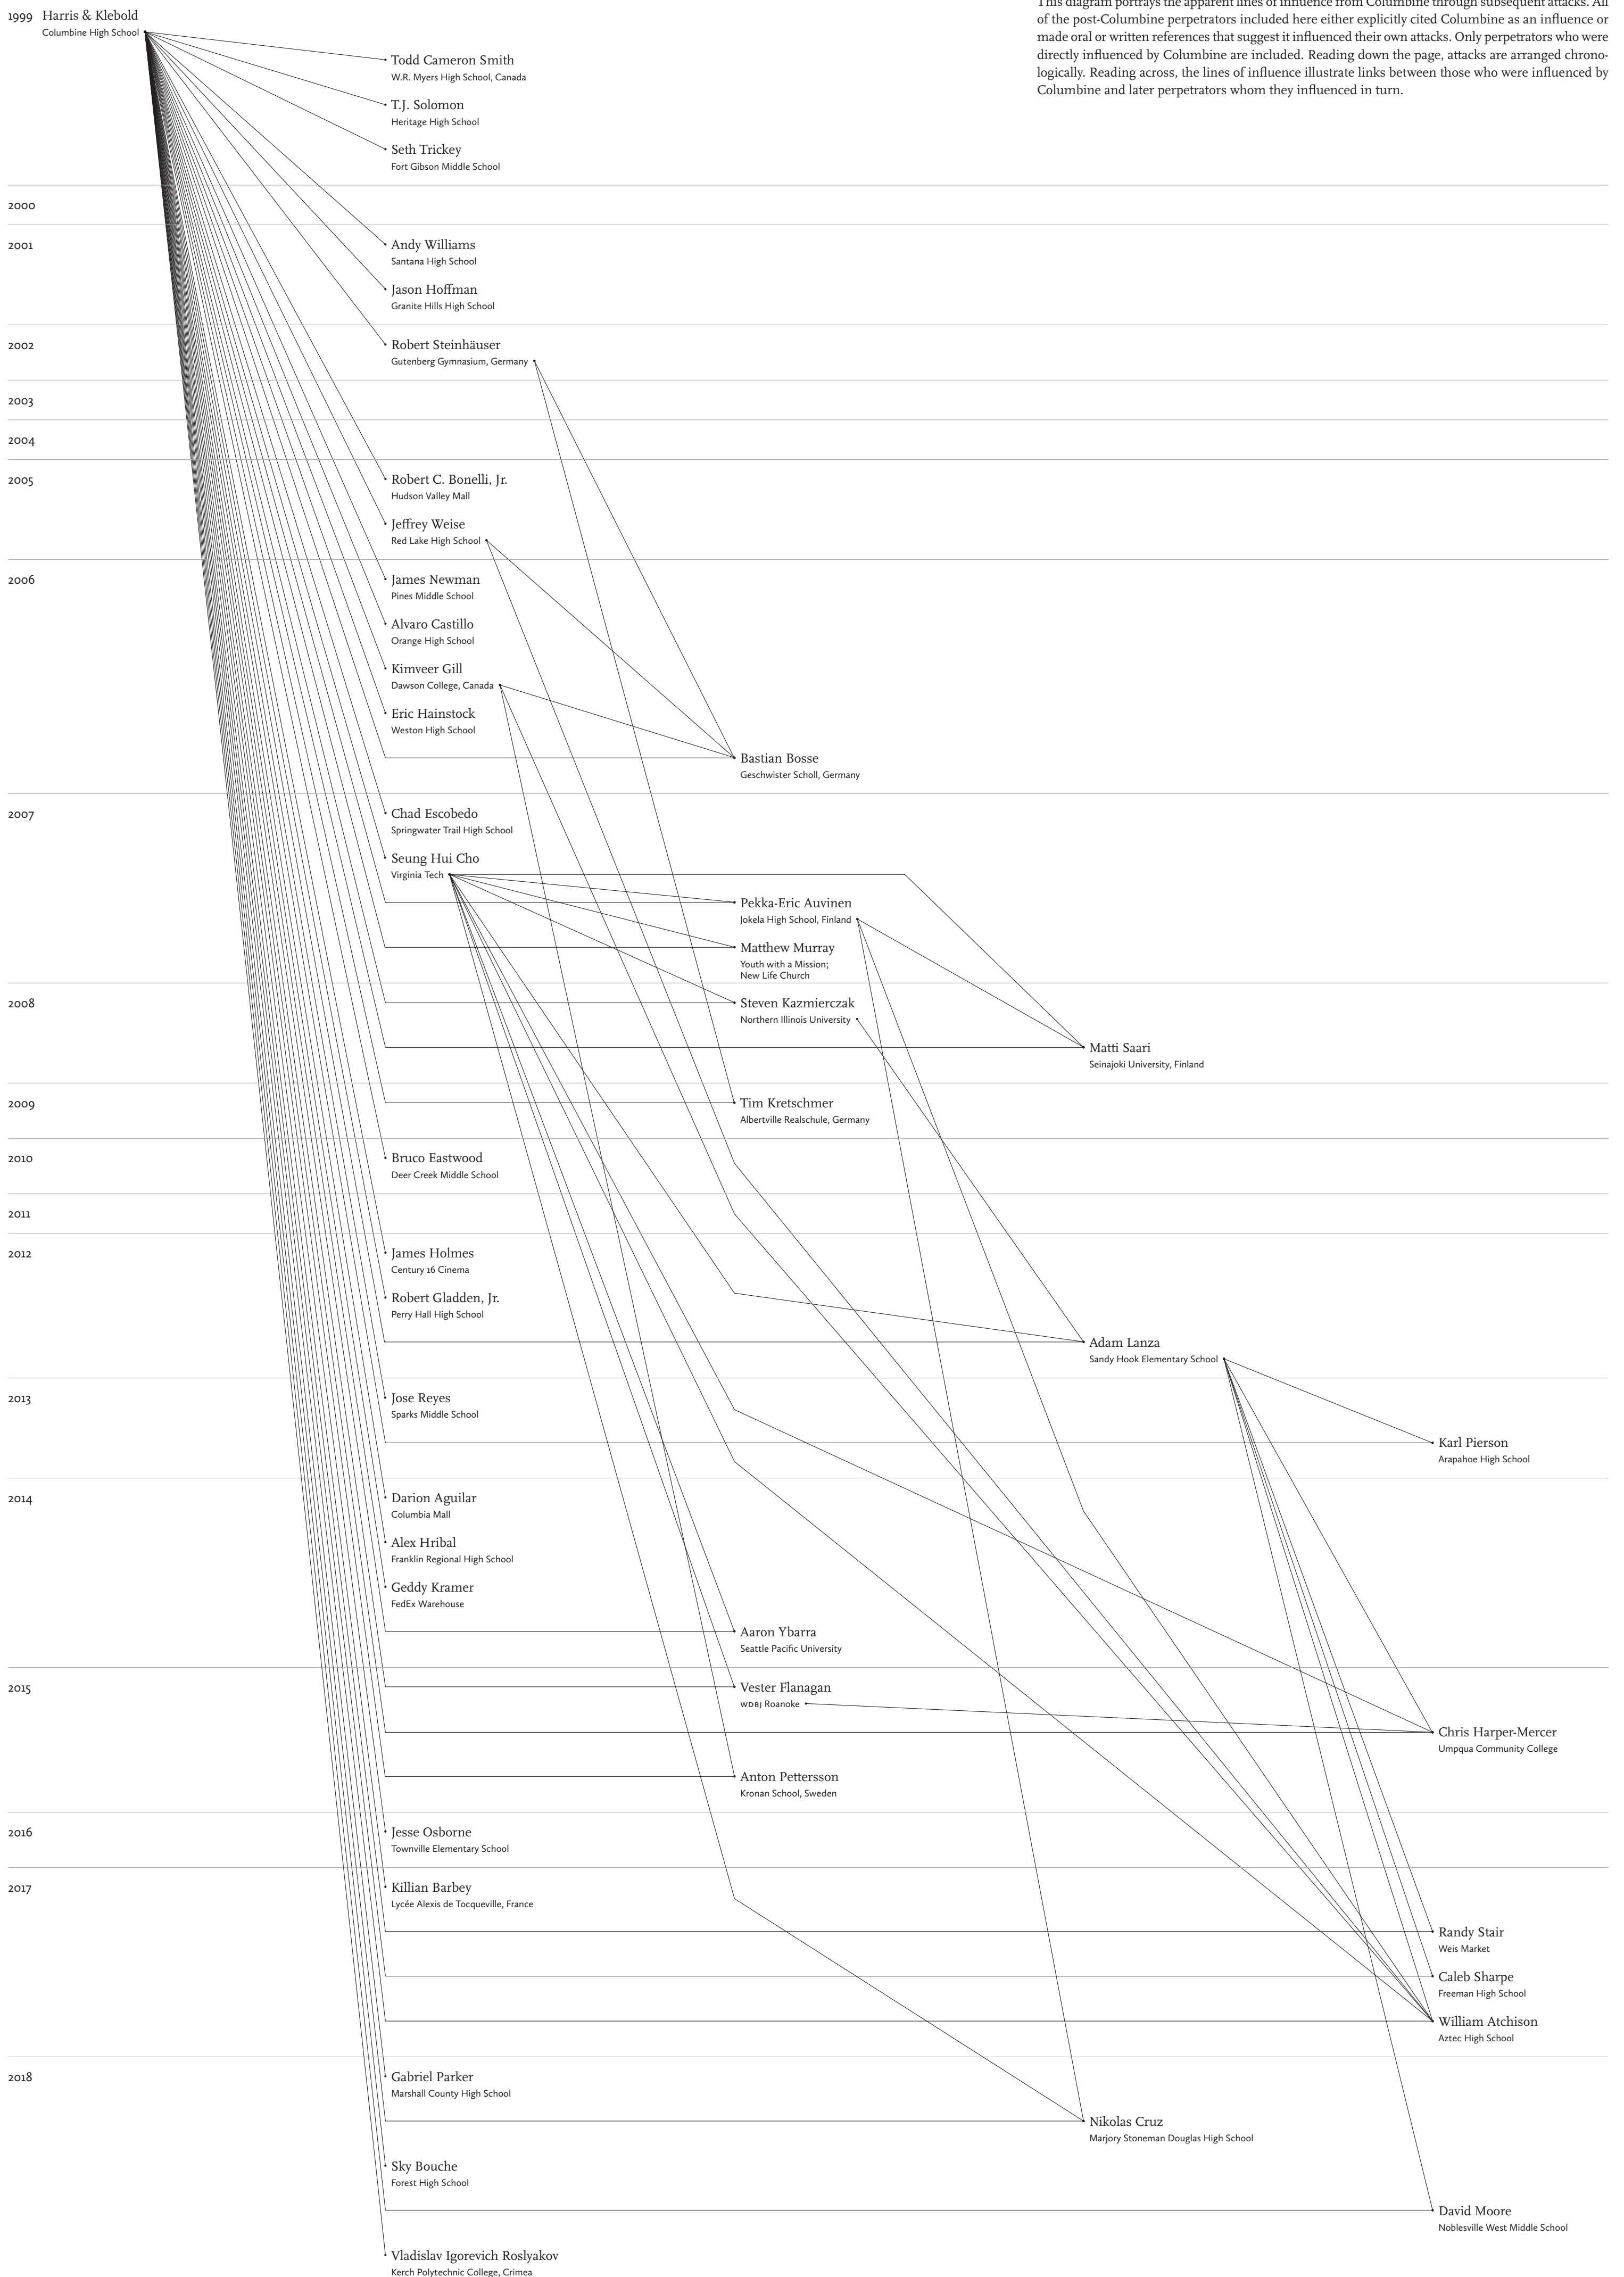

The Influence of Columbine

Compiled by Peter Langman, Ph.D.

This diagram portrays the apparent lines of influence from Columbine through subsequent attacks. All of the post-Columbine perpetrators included here either explicitly cited Columbine as an influence or made oral or written references that suggest it influenced their own attacks. Only perpetrators who were directly influenced by Columbine are included. Reading down the page, attacks are arranged chronologically. Reading across, the lines of influence illustrate links between those who were influenced by Columbine and later perpetrators whom they influenced in turn.