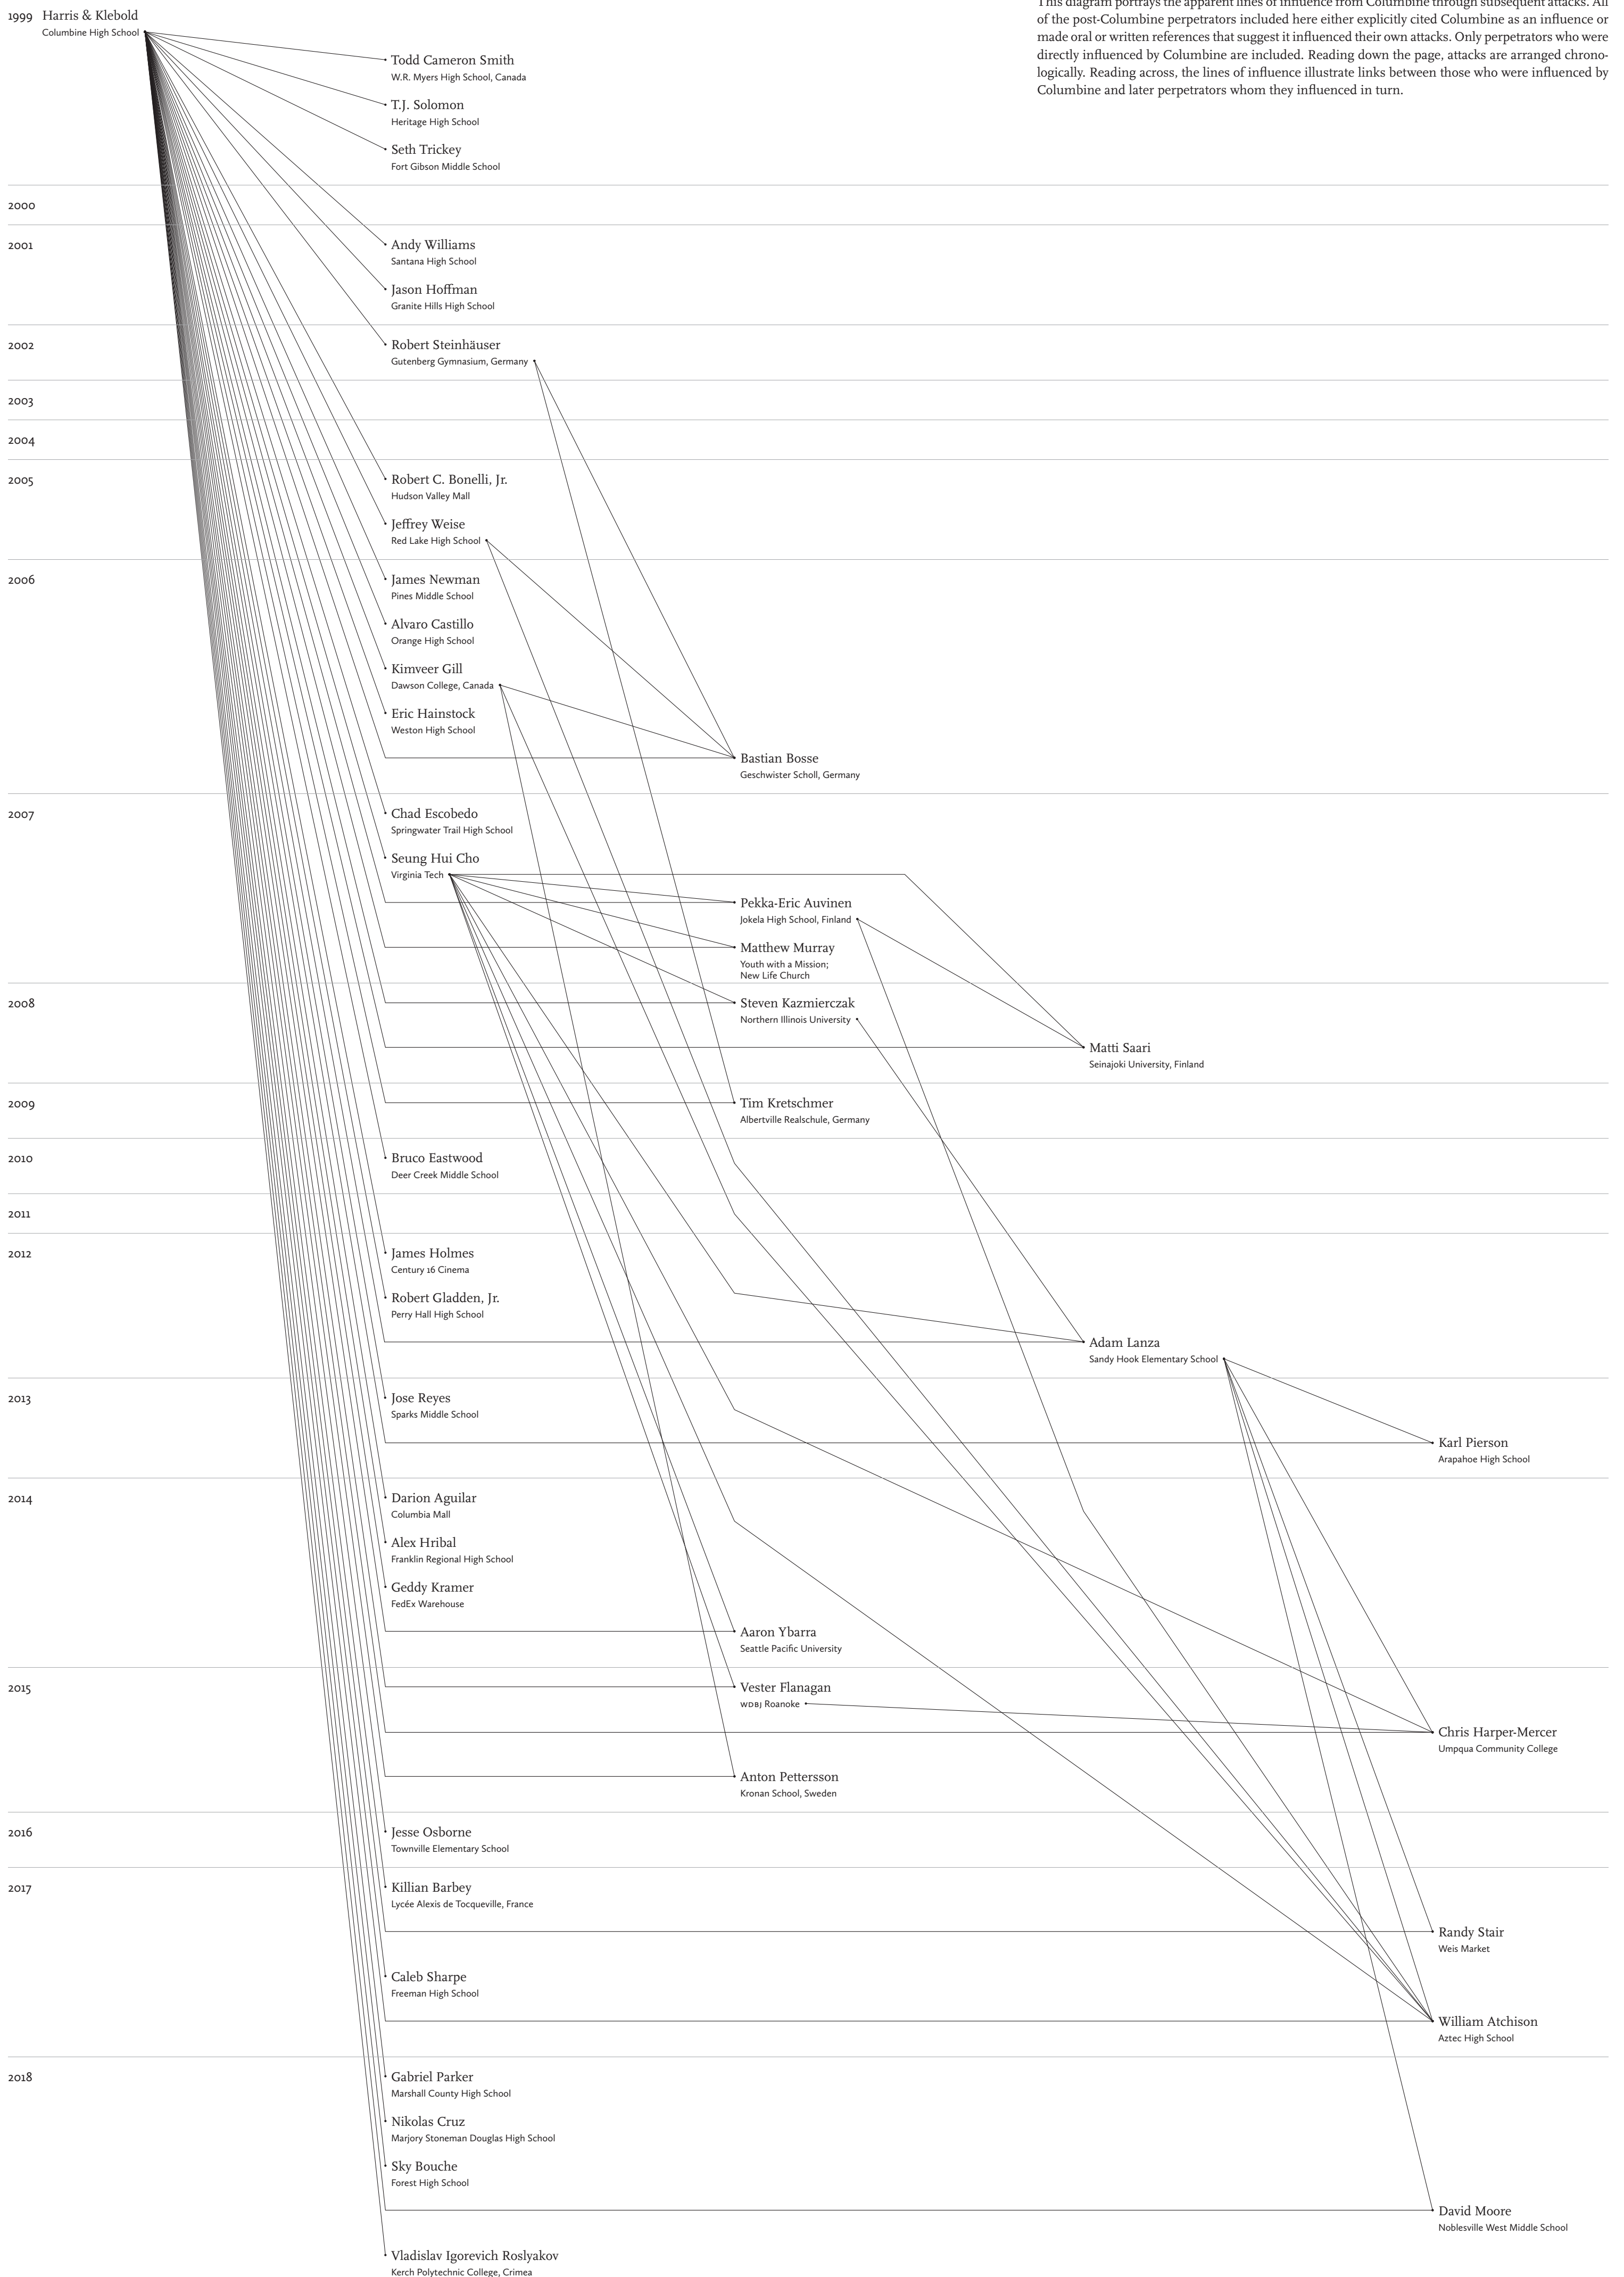

The Influence of Columbine

Compiled by Peter Langman, Ph.D.

This diagram portrays the apparent lines of influence from Columbine through subsequent attacks. All of the post-Columbine perpetrators included here either explicitly cited Columbine as an influence or made oral or written references that suggest it influenced their own attacks. Only perpetrators who were directly influenced by Columbine are included. Reading down the page, attacks are arranged chronologically. Reading across, the lines of influence illustrate links between those who were influenced by Columbine and later perpetrators whom they influenced in turn.