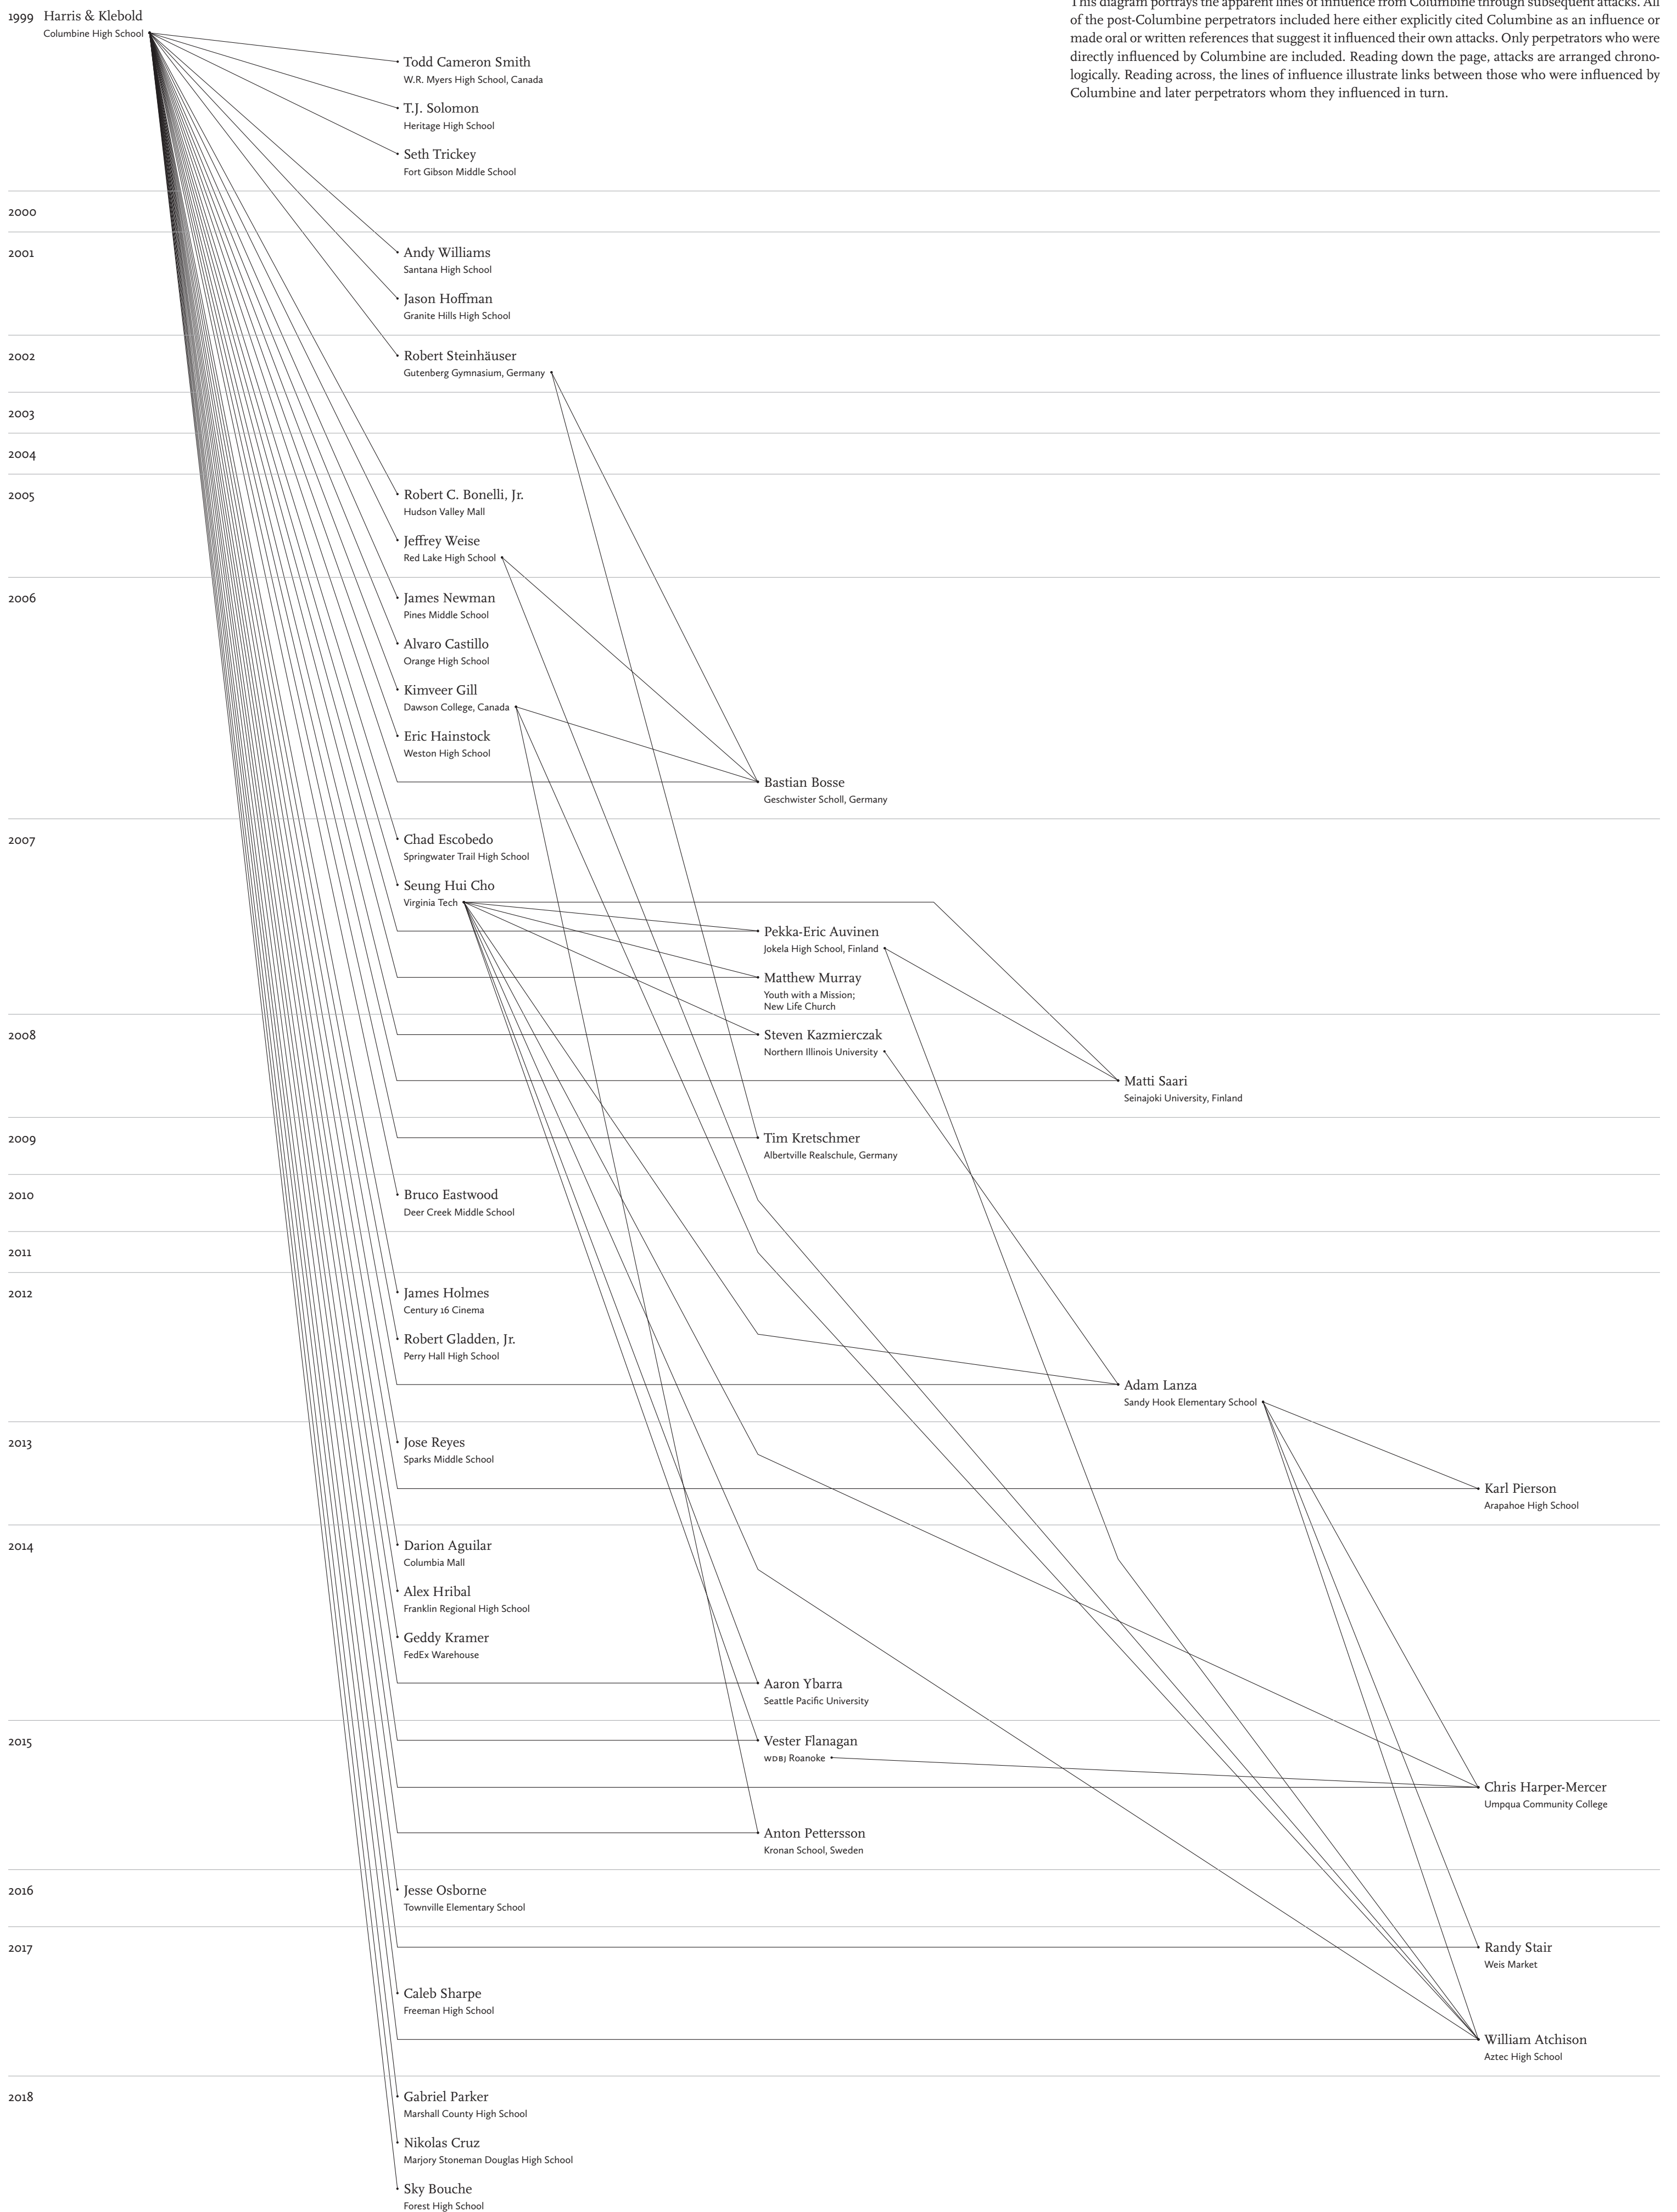

# The Influence of Columbine

Compiled by Peter Langman, Ph.D.

This diagram portrays the apparent lines of influence from Columbine through subsequent attacks. All of the post-Columbine perpetrators included here either explicitly cited Columbine as an influence or made oral or written references that suggest it influenced their own attacks. Only perpetrators who were directly influenced by Columbine are included. Reading down the page, attacks are arranged chronologically. Reading across, the lines of influence illustrate links between those who were influenced by Columbine and later perpetrators whom they influenced in turn.