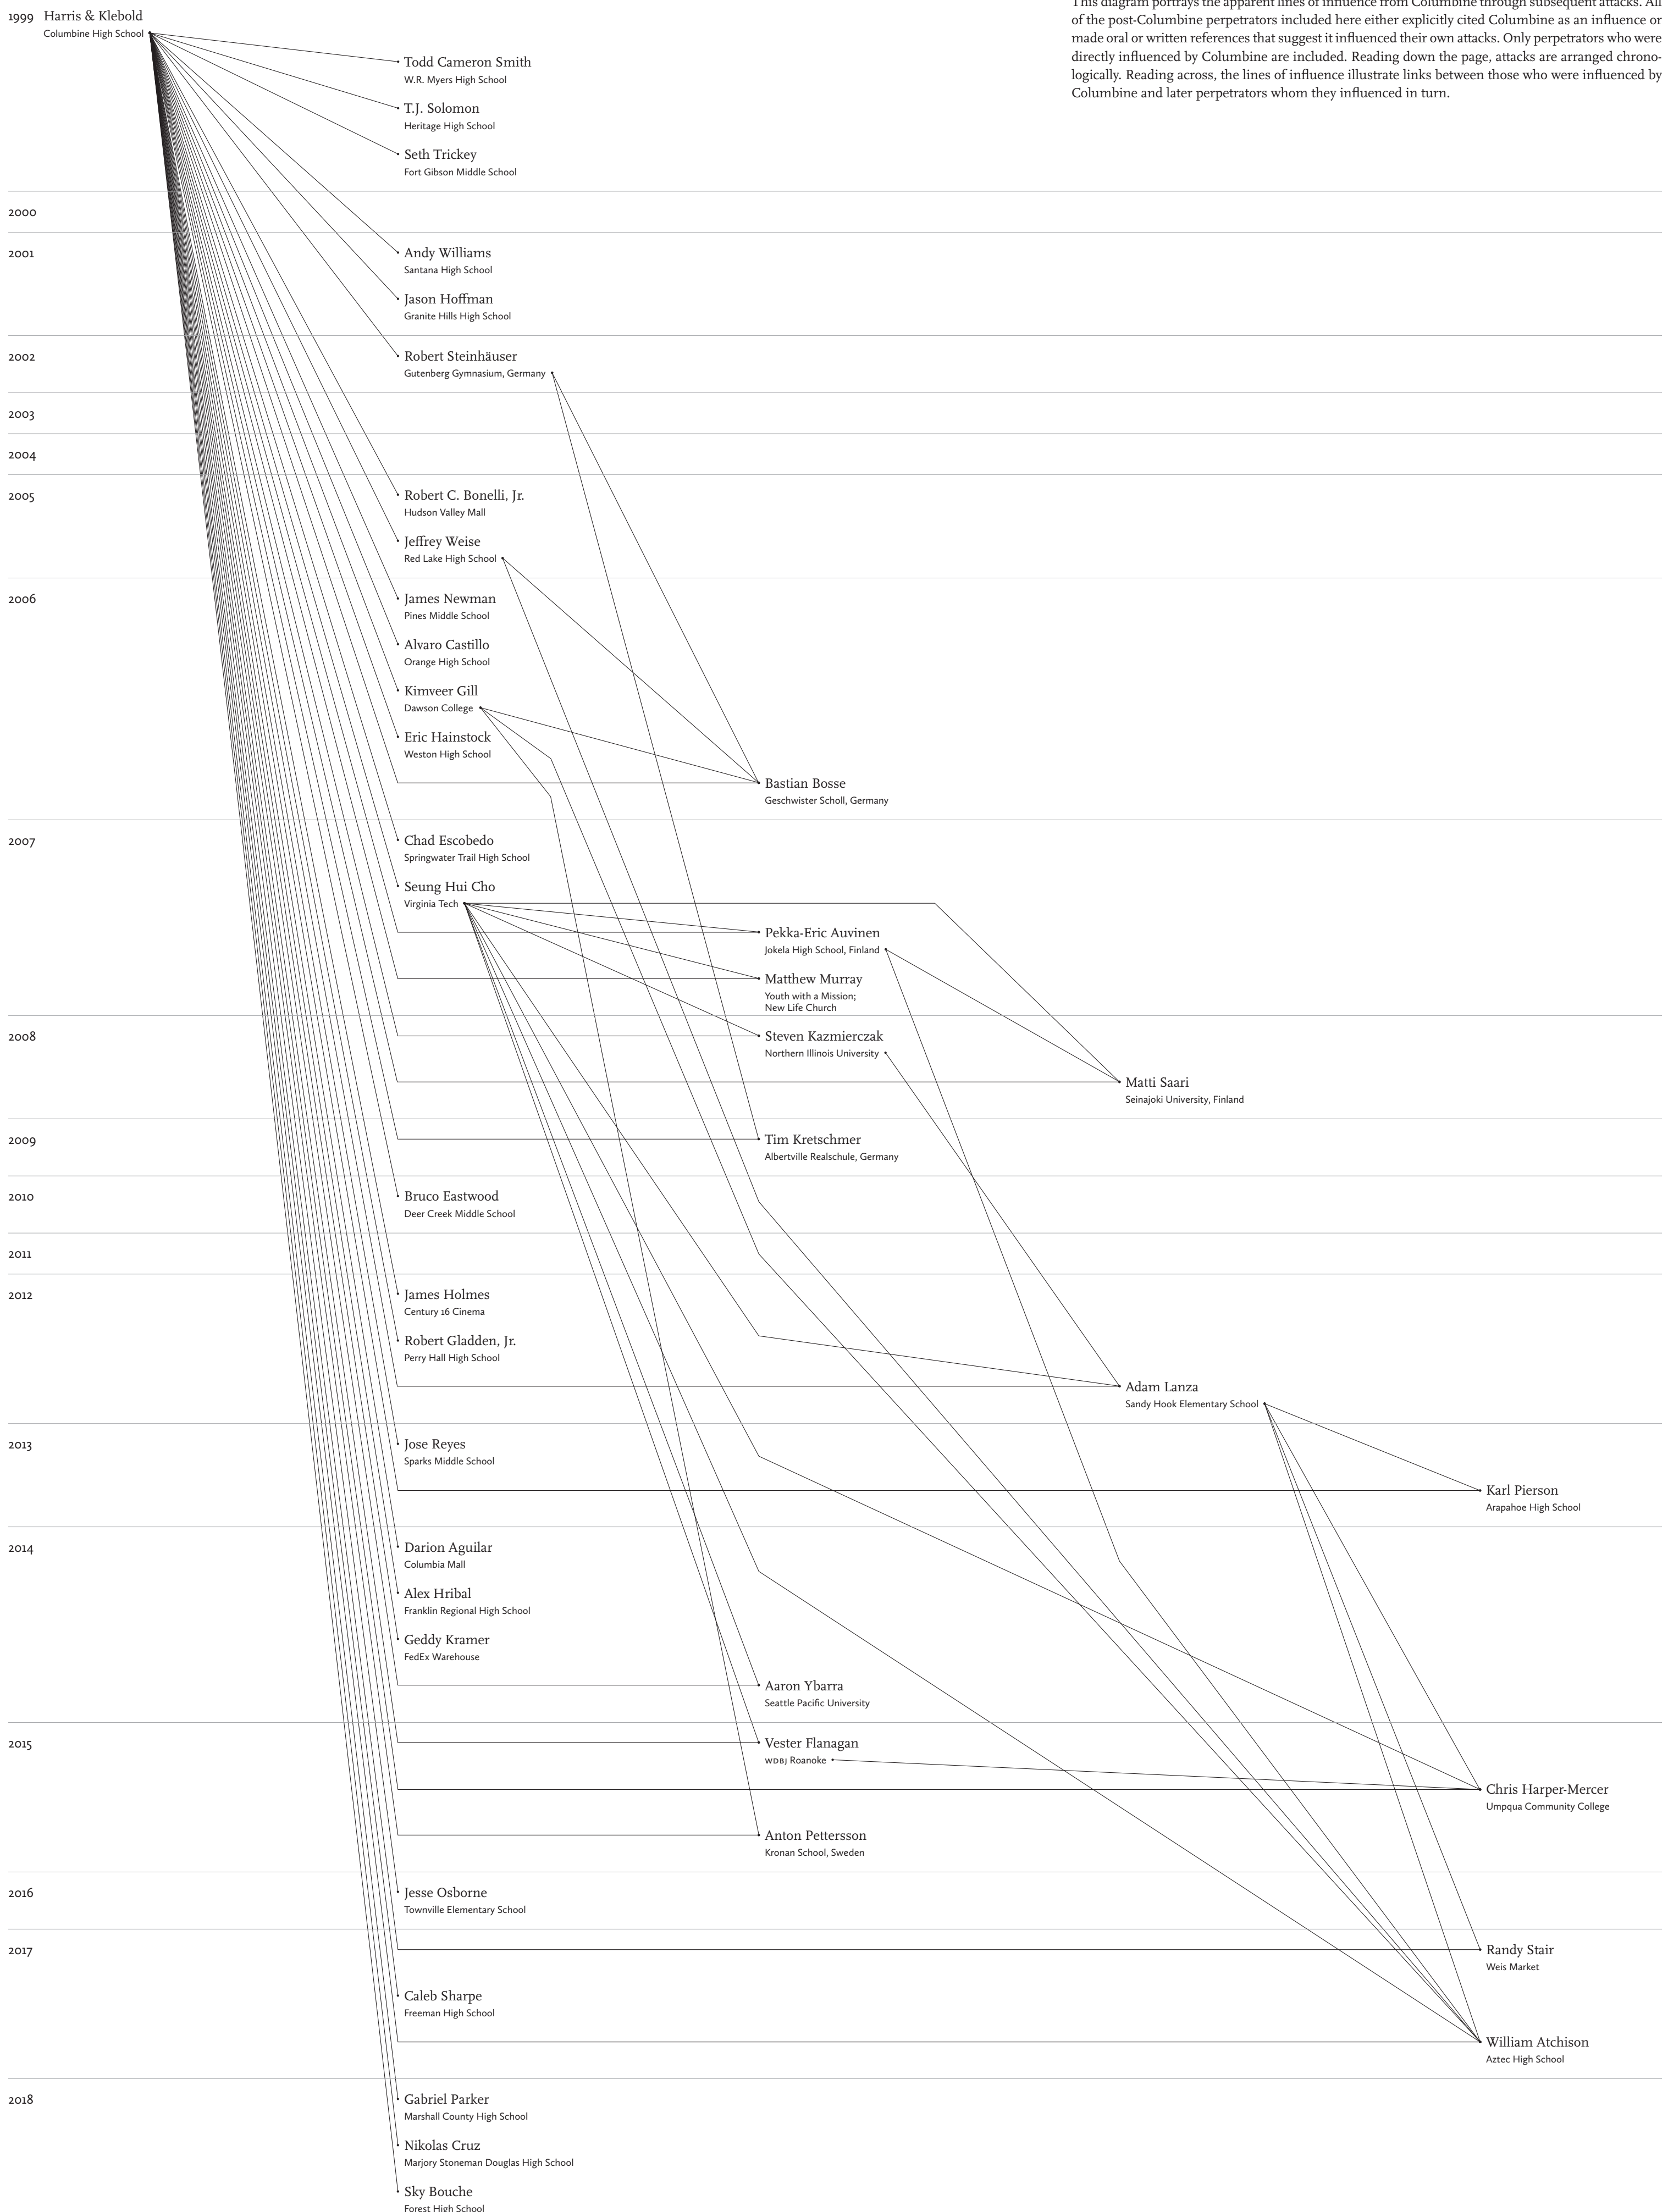

The Influence of Columbine

Compiled by Peter Langman, Ph.D.

This diagram portrays the apparent lines of influence from Columbine through subsequent attacks. All of the post-Columbine perpetrators included here either explicitly cited Columbine as an influence or made oral or written references that suggest it influenced their own attacks. Only perpetrators who were directly influenced by Columbine are included. Reading down the page, attacks are arranged chronologically. Reading across, the lines of influence illustrate links between those who were influenced by Columbine and later perpetrators whom they influenced in turn.